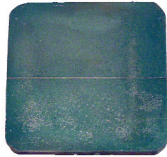

# Smith's COLOR FLOOR & COLOR WALL

White  
CF/CW-100

Natural  
CF/CW-110

Antique Gray  
CF/CW-120

Gray  
CF/CW-130

Black  
CF/CW-140

Patina  
CF/CW-160

Moss Green  
CF/CW-170

Olive Green  
CF/CW-180

Yellow Ochre  
CF/CW-200

Sandstone  
CF/CW-210

Pottery  
CF/CW-220

Mauve  
CF/CW-225

Terra Cotta  
CF/CW-230

Mars Red  
CF/CW-240

Desert Sand  
CF/CW-250

Light Adobe  
CF/CW-260

Dark Adobe  
CF/CW-270

Bark Brown  
CF/CW-280

Dark Chocolate  
CF/CW-290

Sea Foam  
CF/CW-560

Loden  
CF/CW-570

Honey  
CF/CW-600

Amber  
CF/CW-630

These plaques are representations of the actual stain colors.